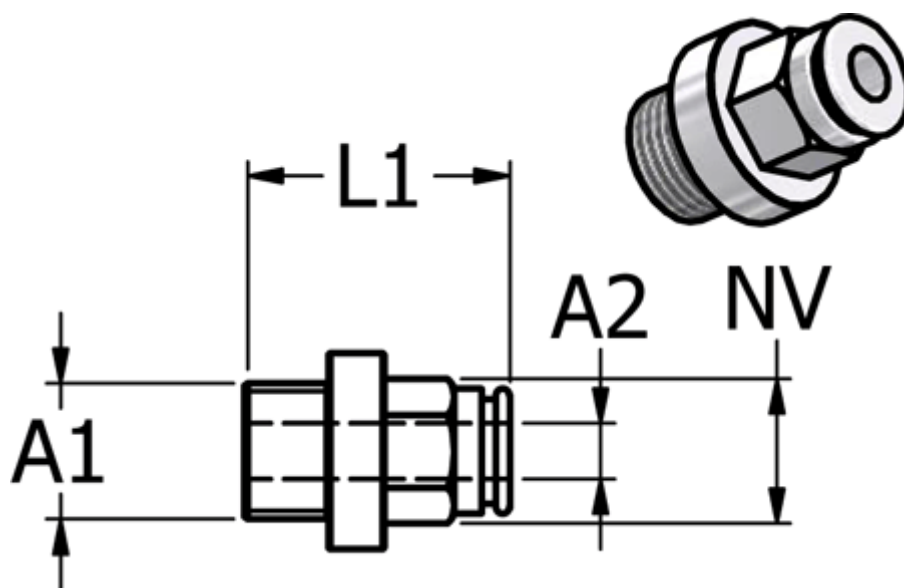

Article number: 5868450186

Description: Metal Push-in fitting 845.018-6, Ø6-G 1/8"
Straight union with FPM O-ring

Measures

Ext. hose diameter A2	= 6
L1	= 24
NV	= 11
Thread A1	= G 1/8"